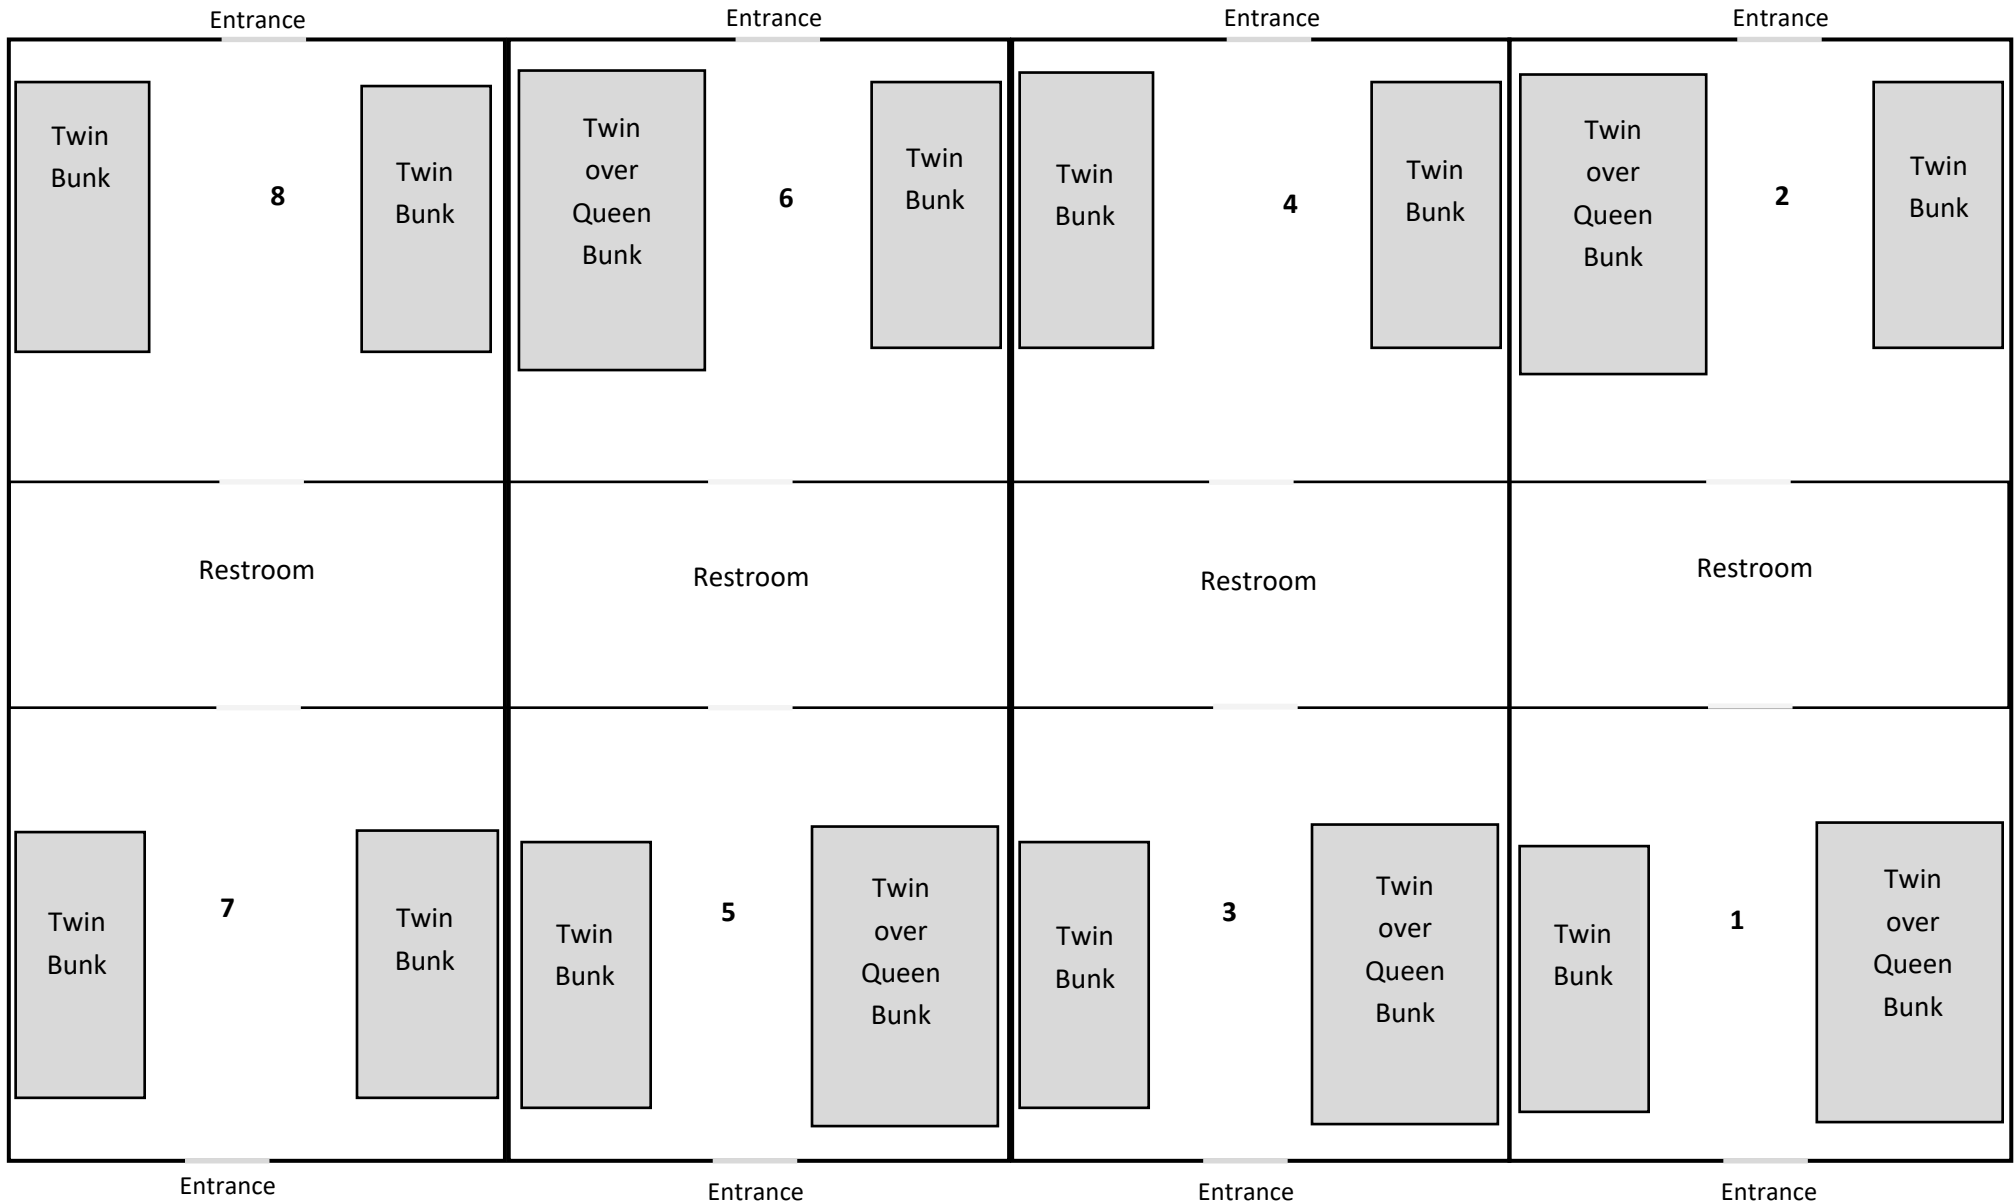

# Vanderpool Lower

Up to four guests may sleep in each room.

Rooms 1, 3, 5, and 7 face the courtyard.

Rooms 2, 4, 6, and 8 face the road.