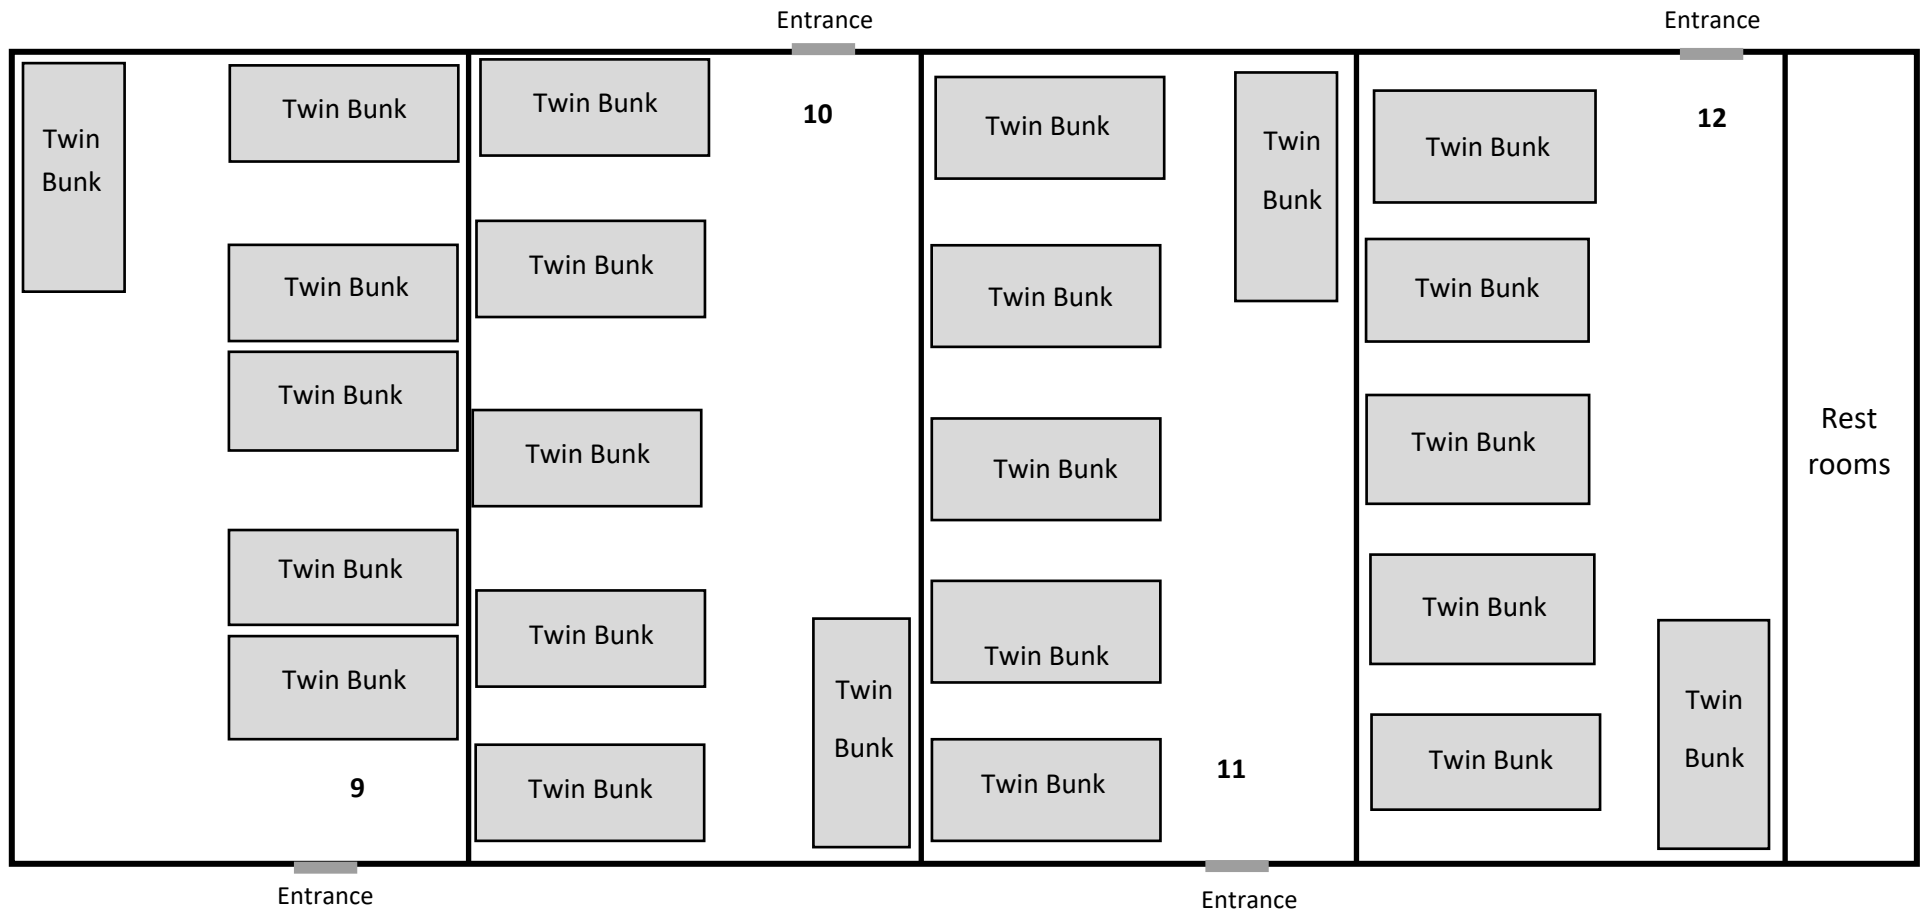

# Upper Lions

Up to 12 guests can sleep in lions 9, 10, 11 and 12.

Rooms 9, and 11 face the road.

Rooms 10 and 12 face the forest.