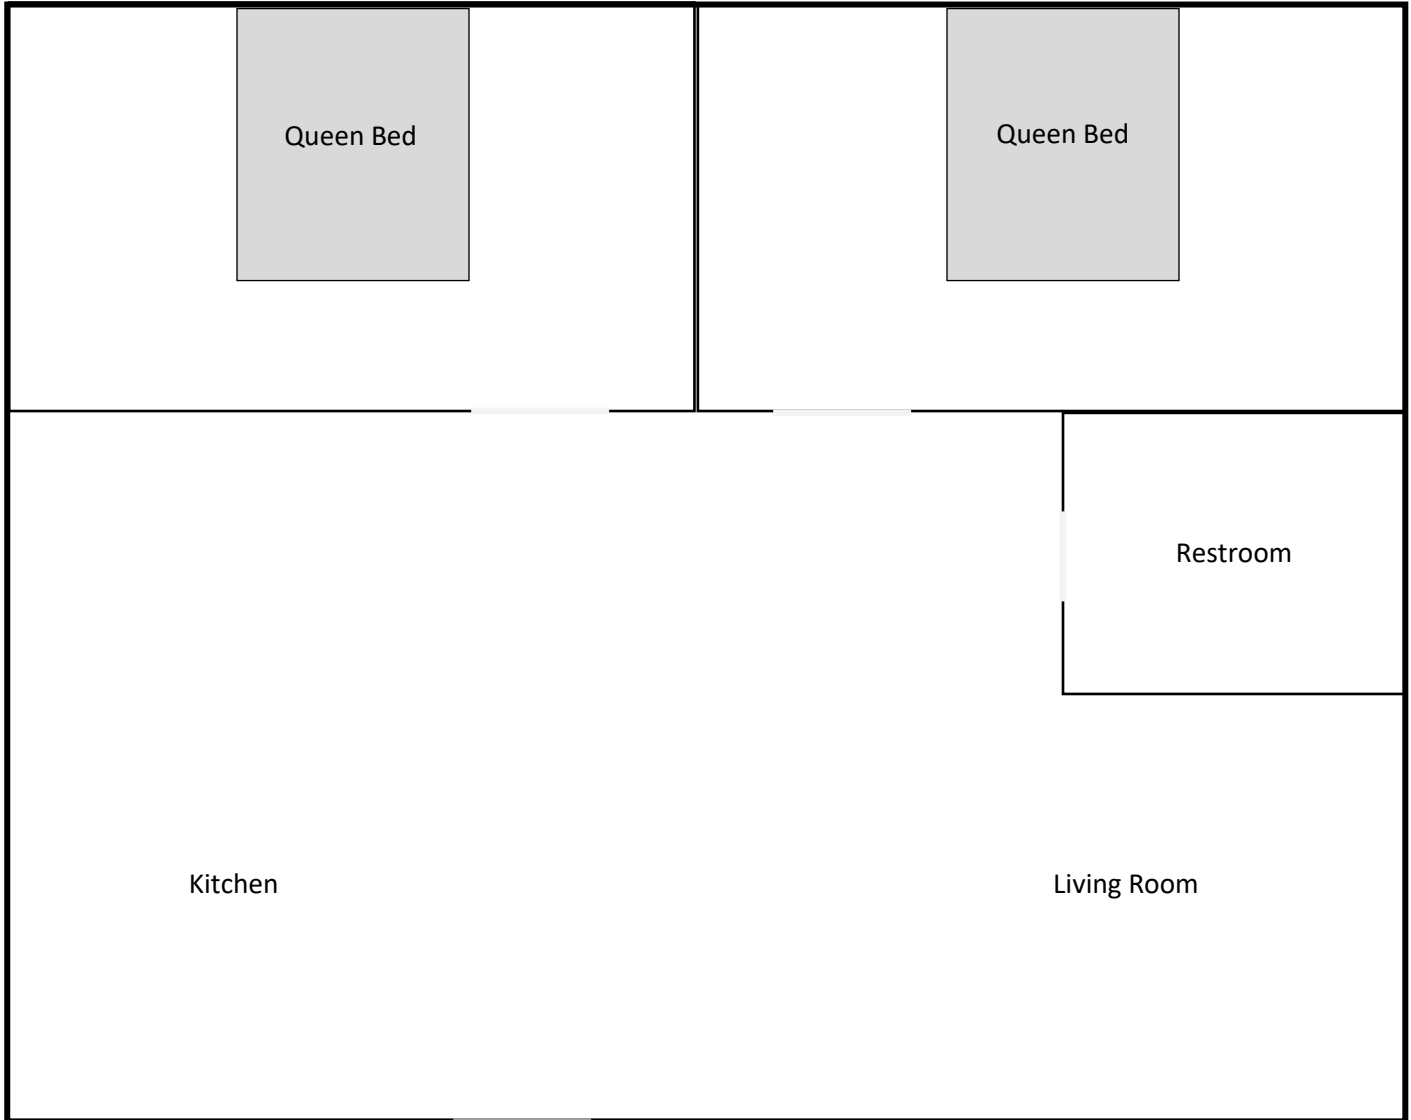

Oak

Entrance

A rollaway is available in the closet.

Up to five guests may sleep in Oak.

Pinerock
Camp & Retreat Center