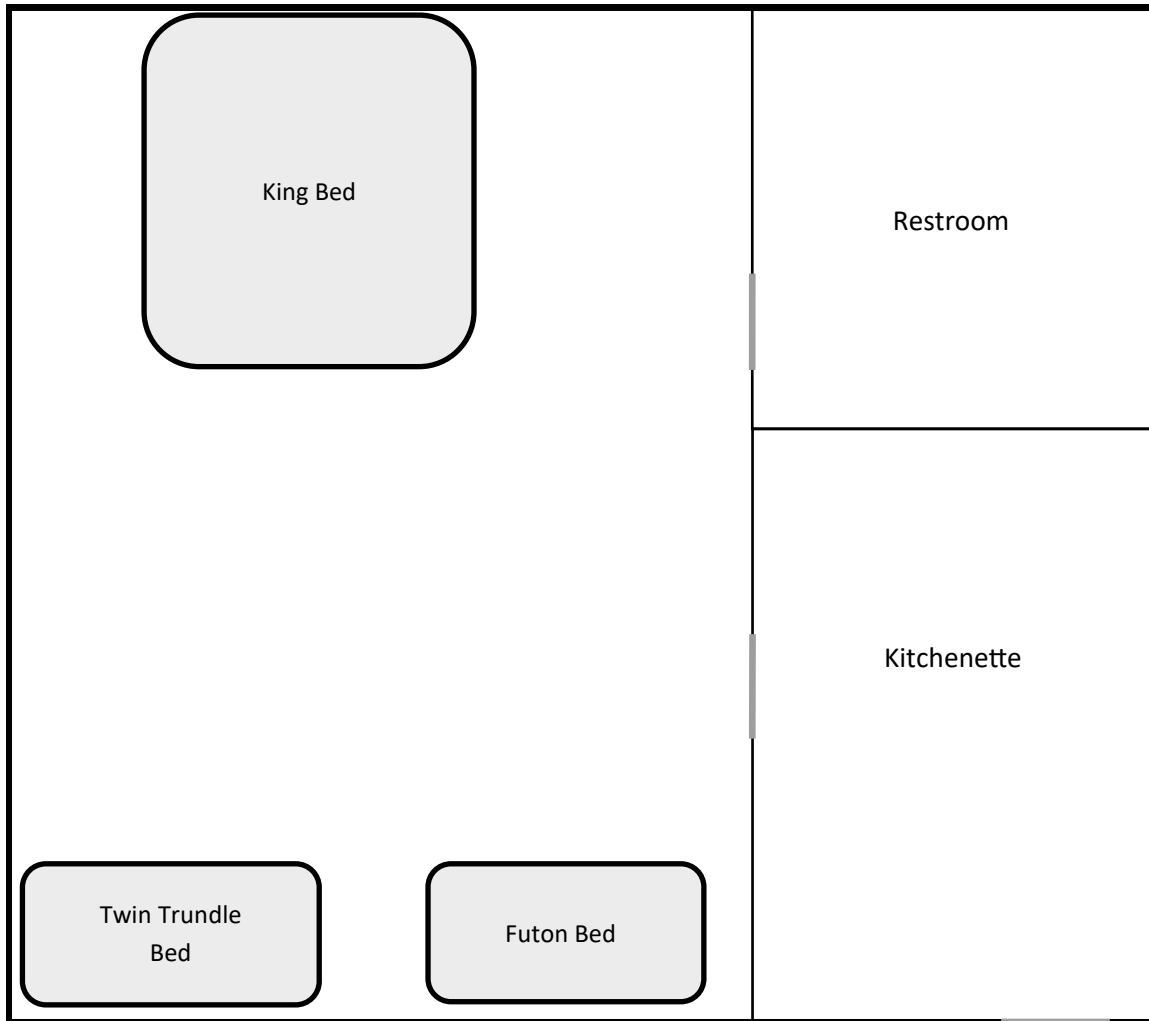

Northside

Entrance

Up to five guests may sleep in Northside.

Pinerock
Camp & Retreat Center