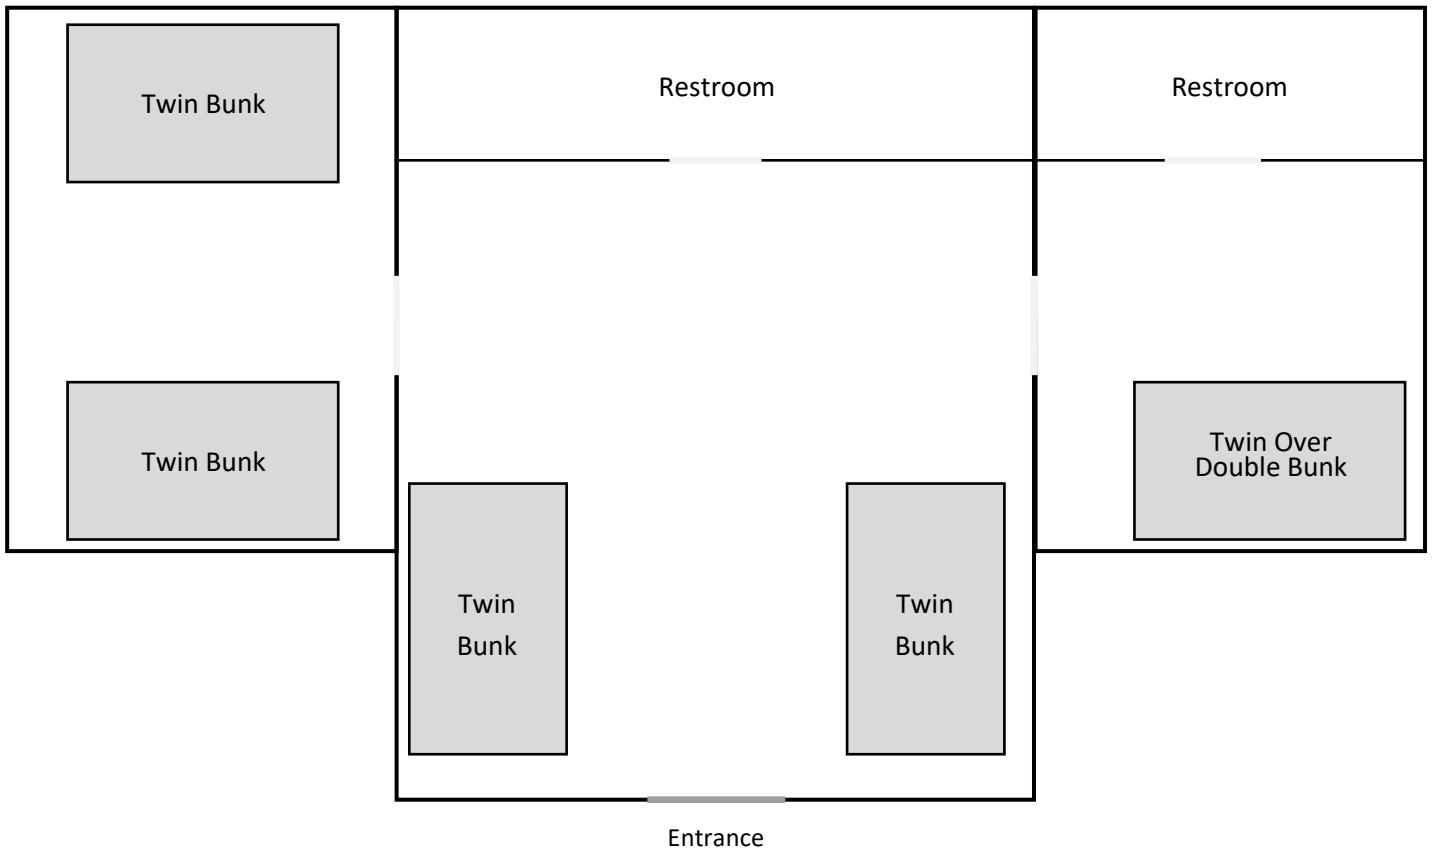

# Pt. Loma

Up to 10 guests may sleep in Pt. Loma.

**Pinerock**  
Camp & Retreat Center