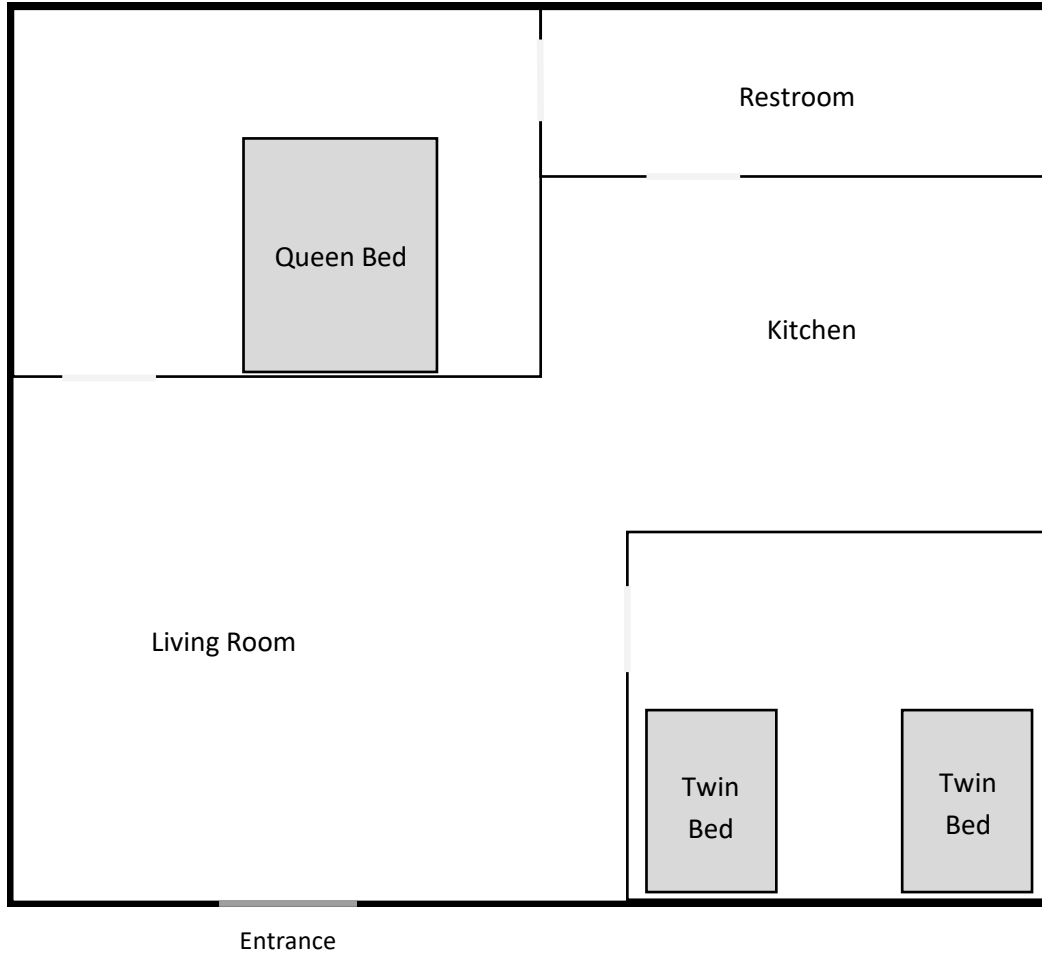

Spruce

Up to four guests may sleep in Spruce.

Pinerock
Camp & Retreat Center