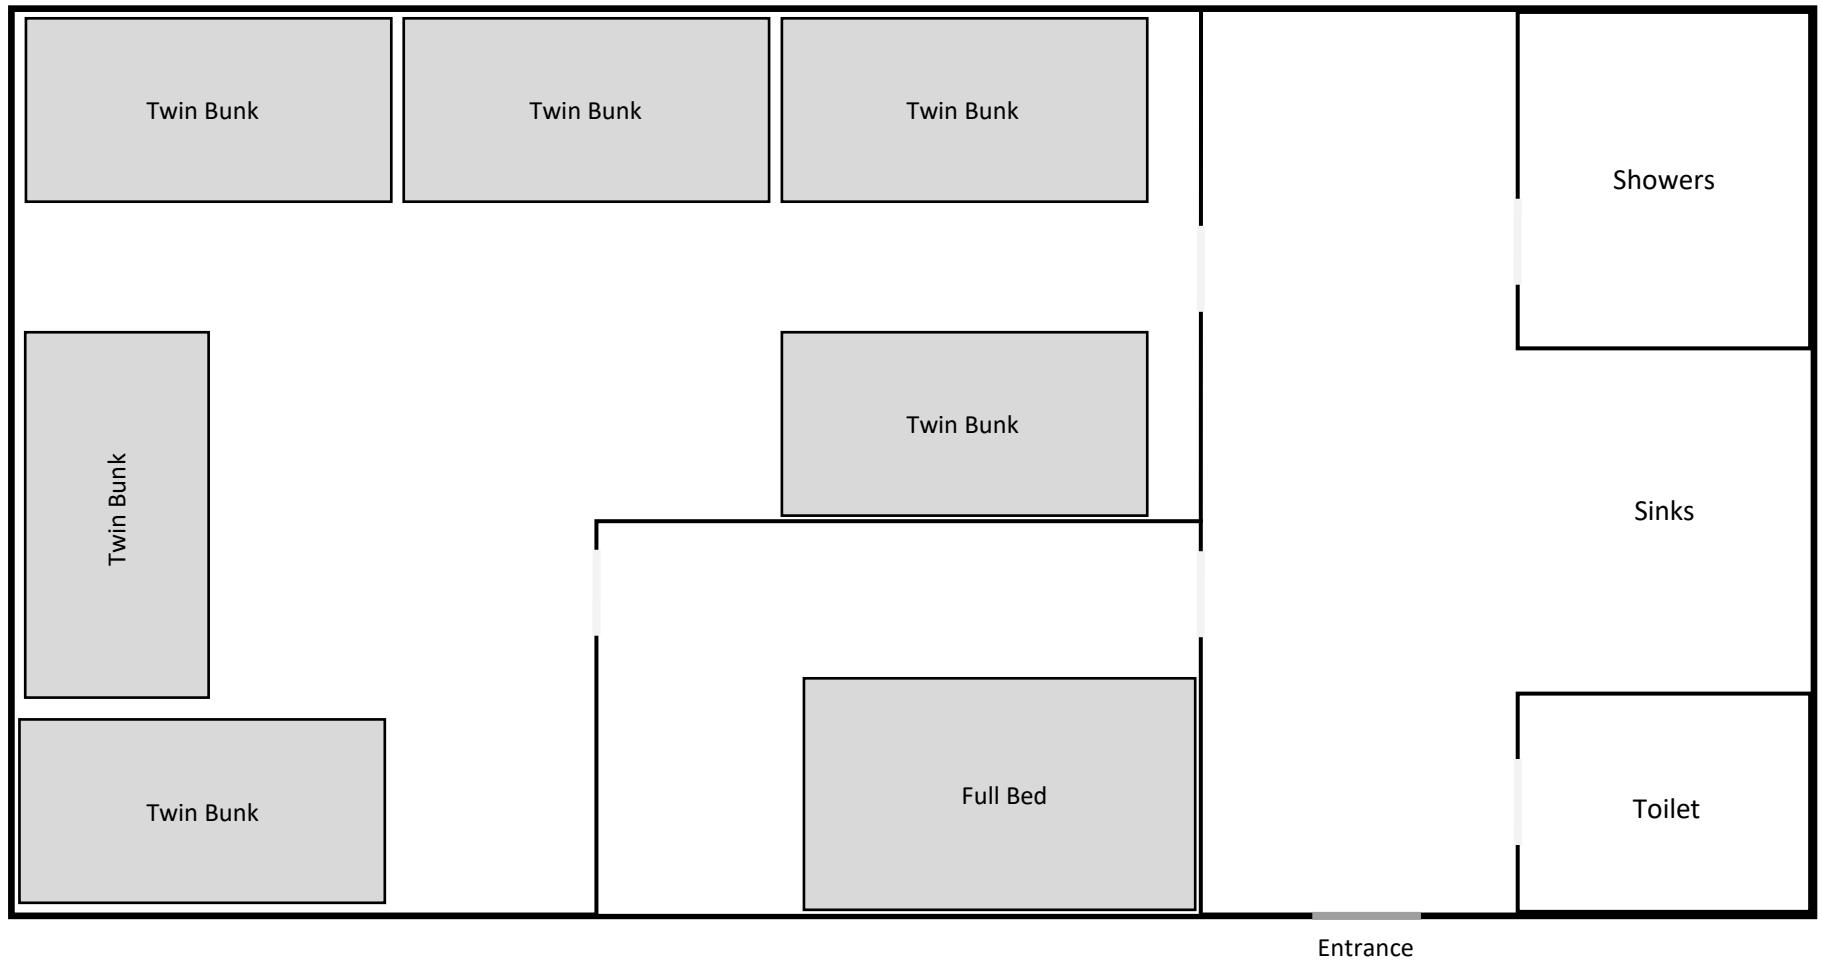

Pinetop

Up to 13 guests may sleep in Pinetop.

Pinerock
Camp & Retreat Center

1400 Pine Drive, Prescott, AZ 86303

928-445-8357

www.camppinerock.org