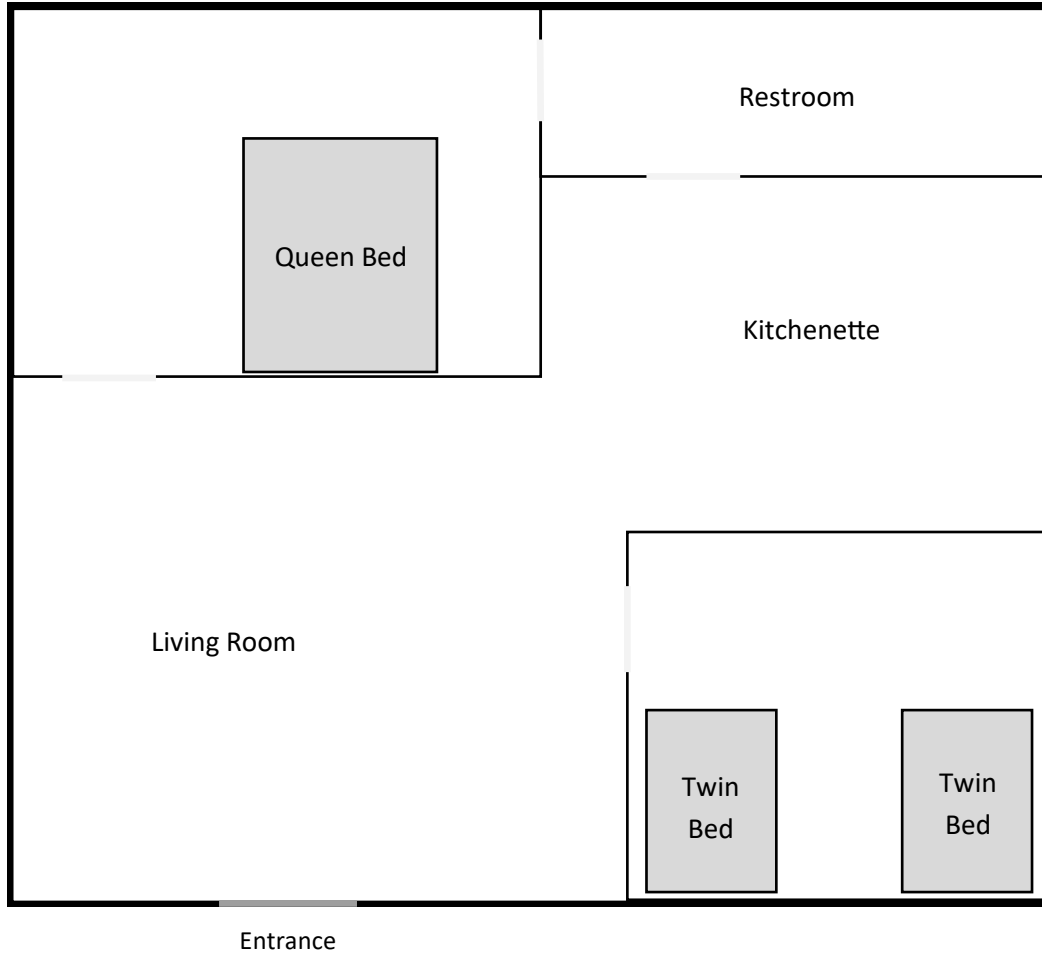

Spruce

Up to four guests may sleep in Spruce.

Pinerock
Camp & Retreat Center