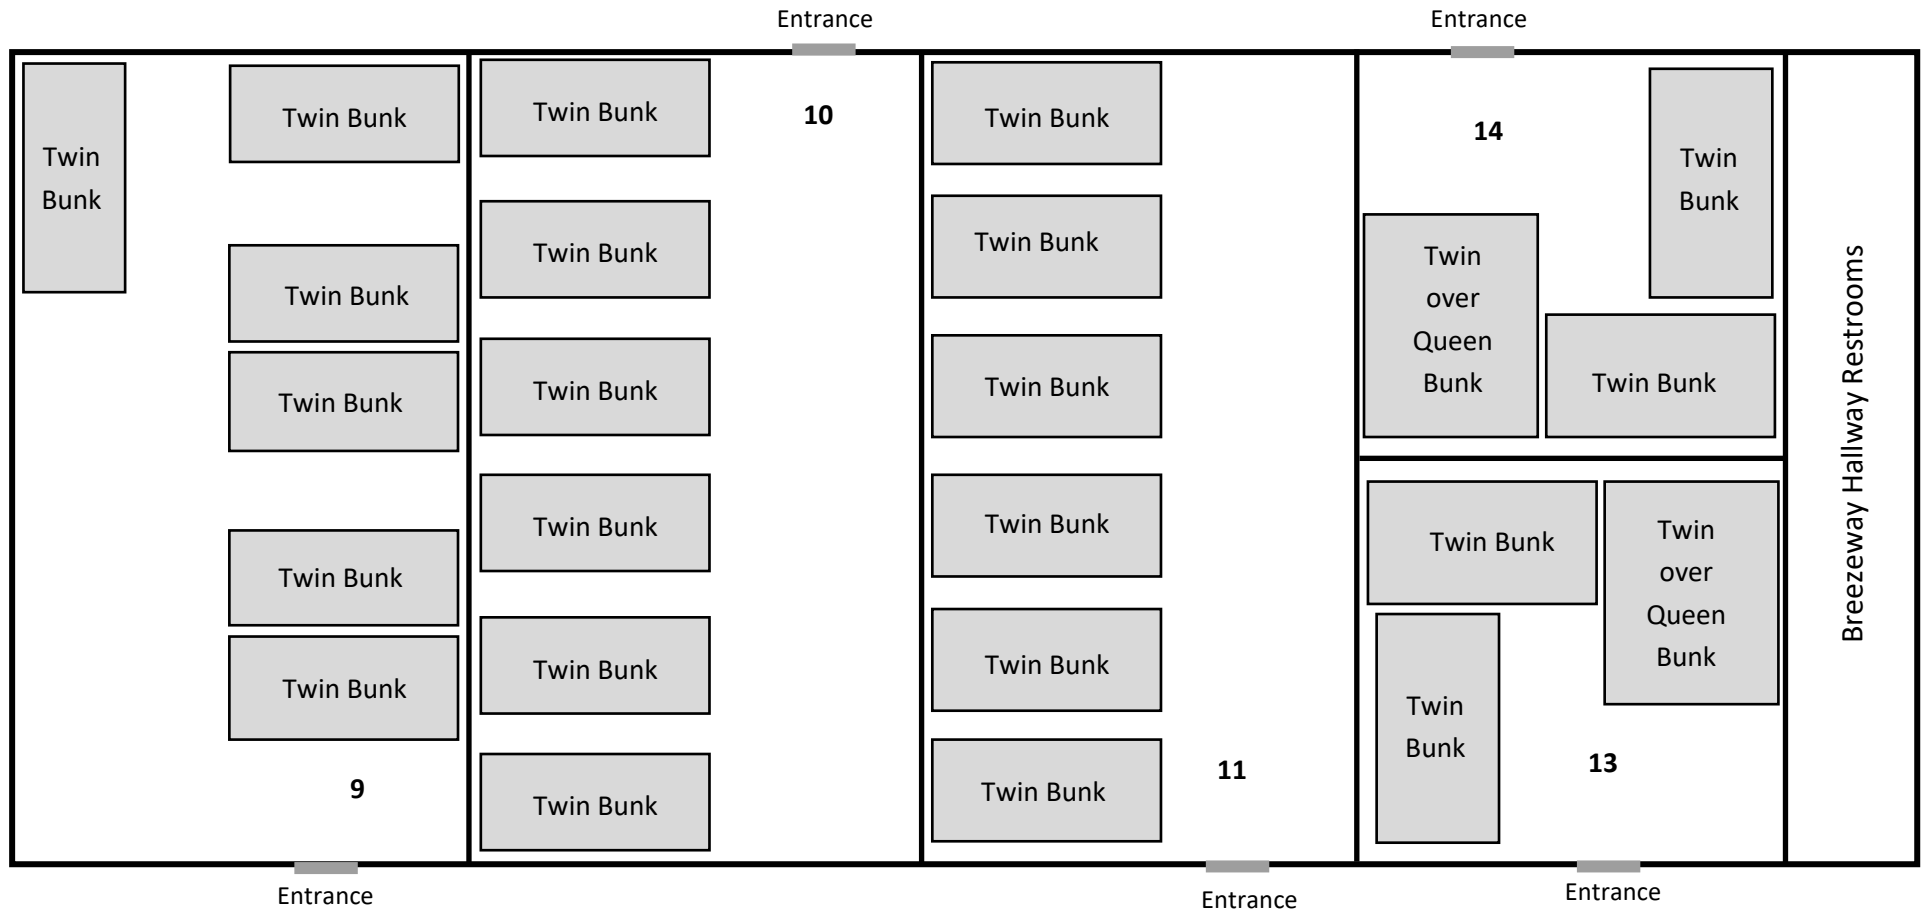

Upper Lions

Up to 12 guests can sleep in lions 9 and 10.

Up to six guests can sleep in Lions 11-14.

Rooms 9, 11 and 13 face the road.

Rooms 10 and 14 face the forest.