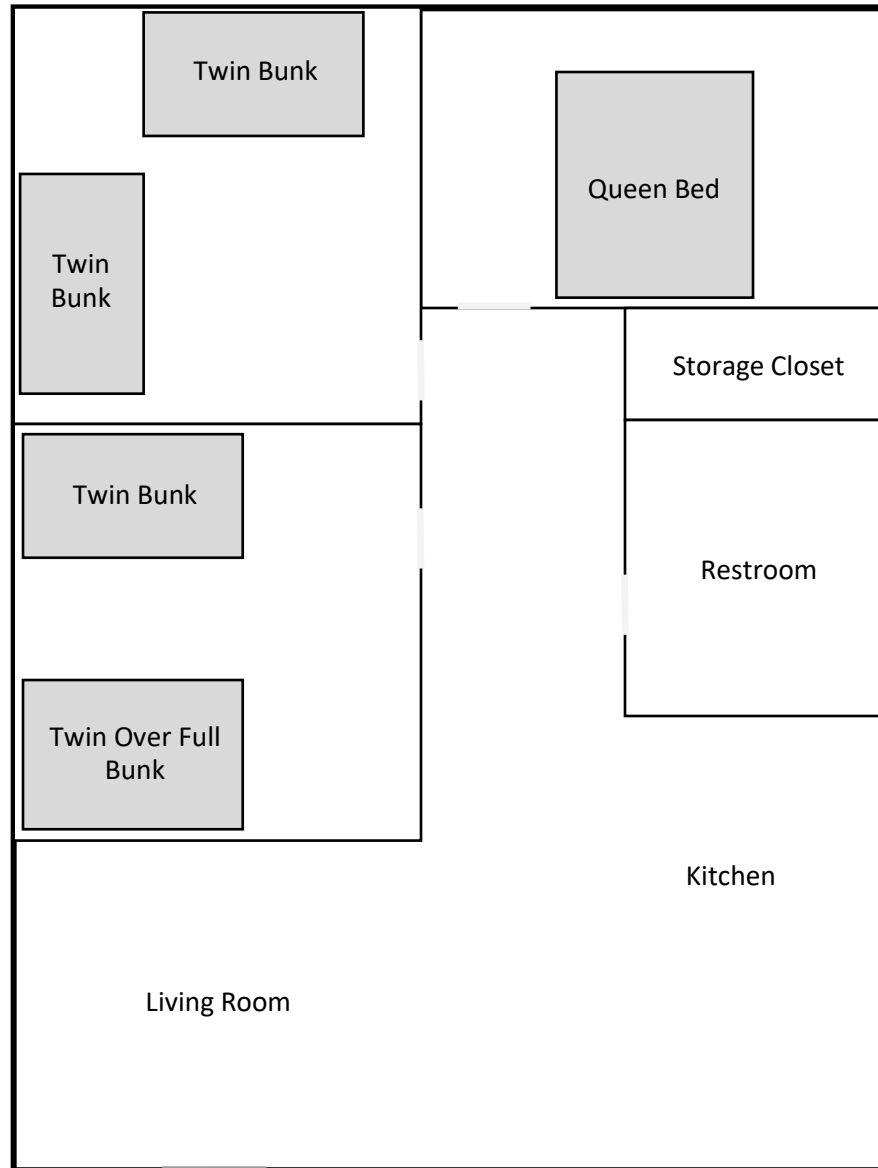

Verner

Entrance

Up to nine guests can stay in Verner.

Pinerock
Camp & Retreat Center