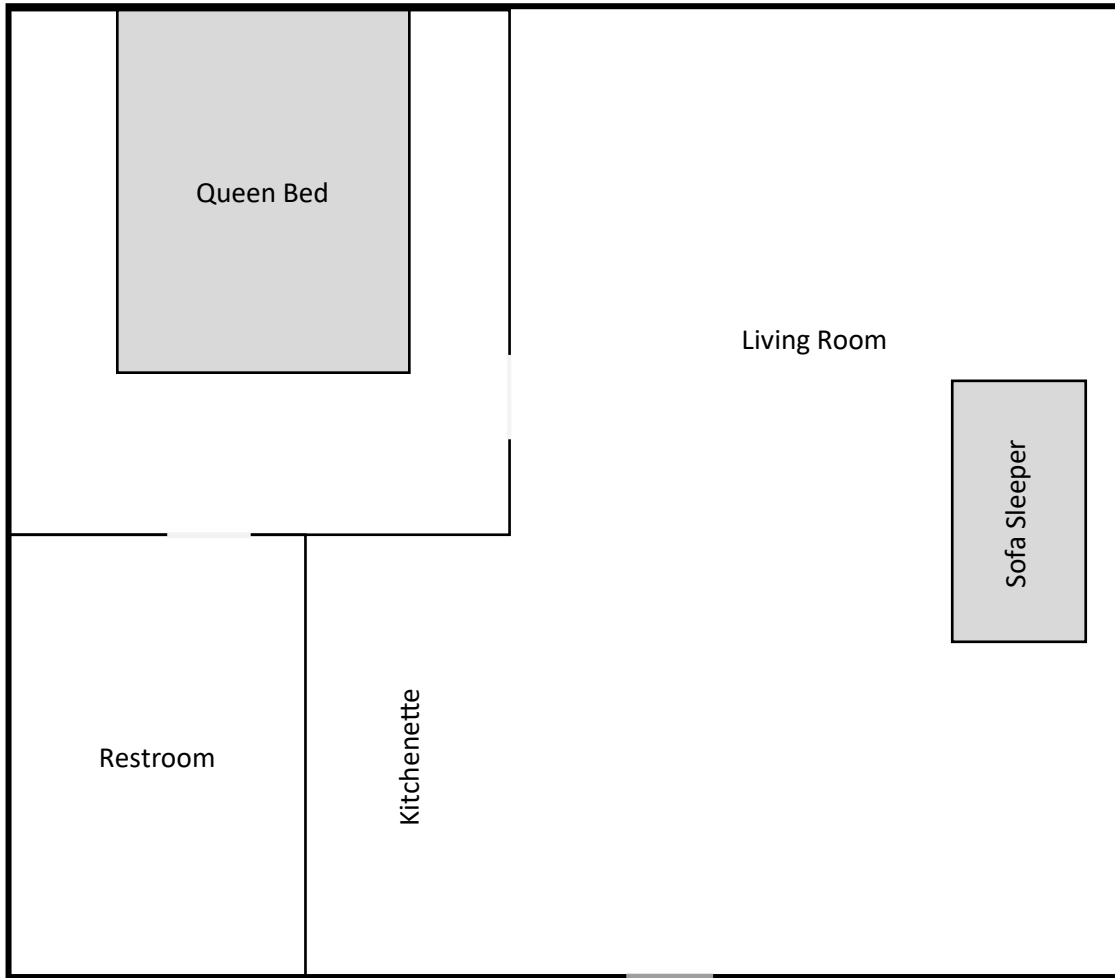

Big 60

Ceilings in bedroom and
restroom are low.

Up to three guests may sleep in
Big 60.

Pinerock
Camp & Retreat Center