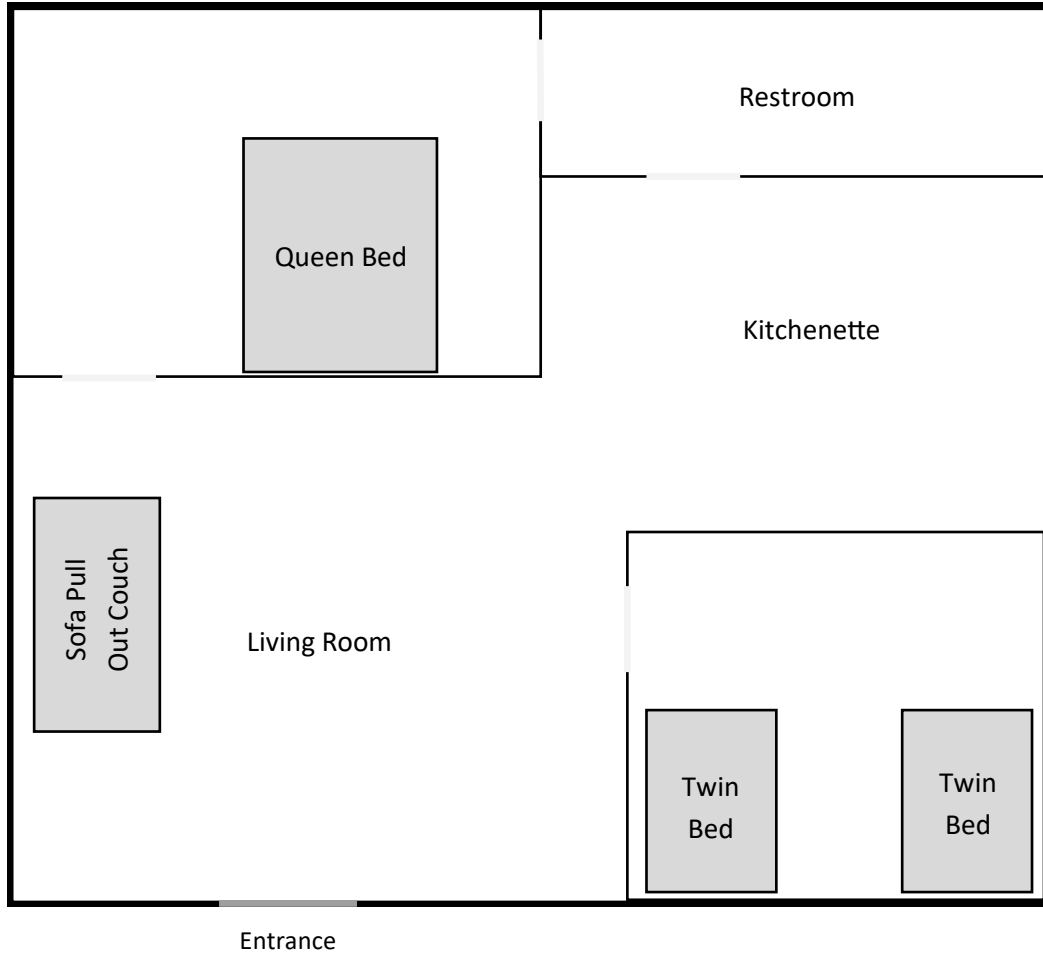

Spruce

Up to four guests may sleep in Spruce.

Pinerock
Camp & Retreat Center