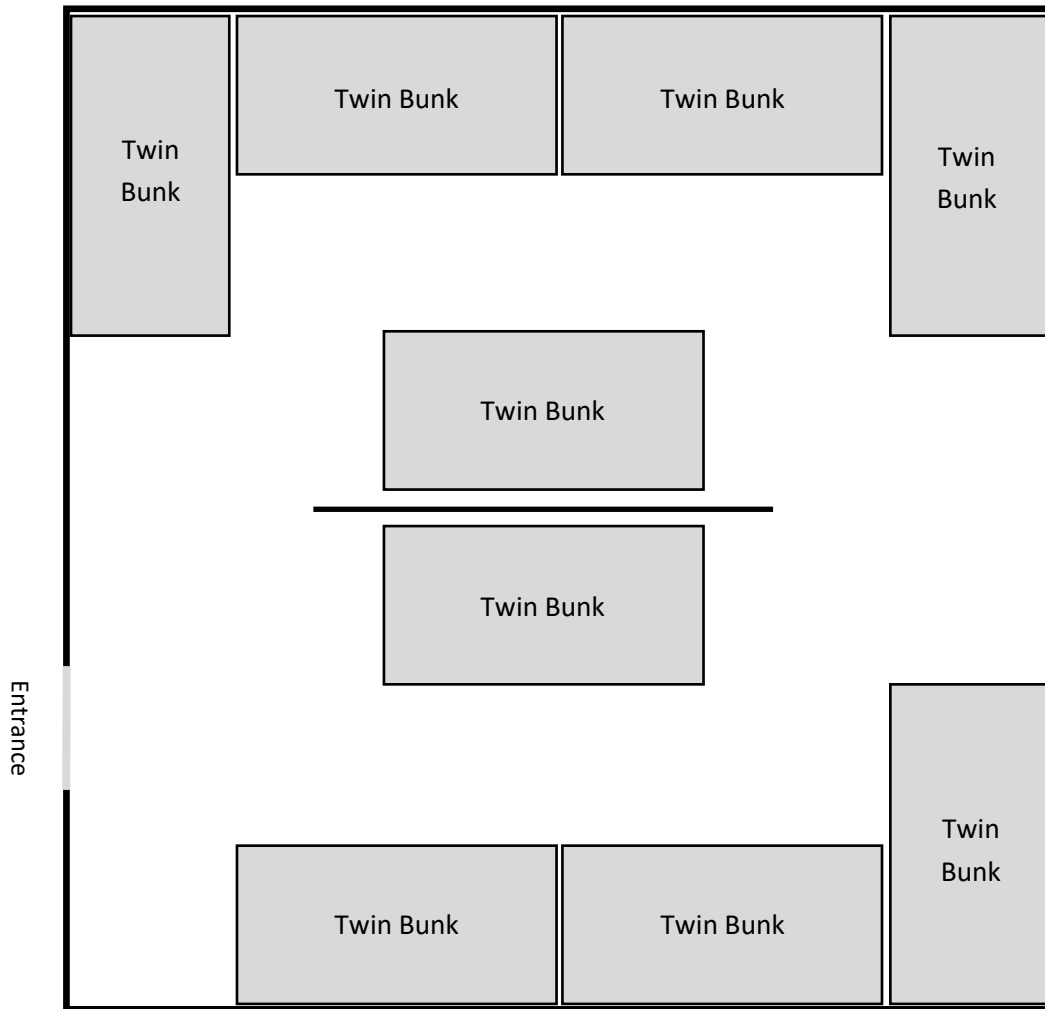

Lions Upper/Lower Den

Both Lion's Upper and Lower Den have the same layout.

Up to 18 guests may sleep in each Den.

Central air is available in the Dens.

Pinerock
Camp & Retreat Center