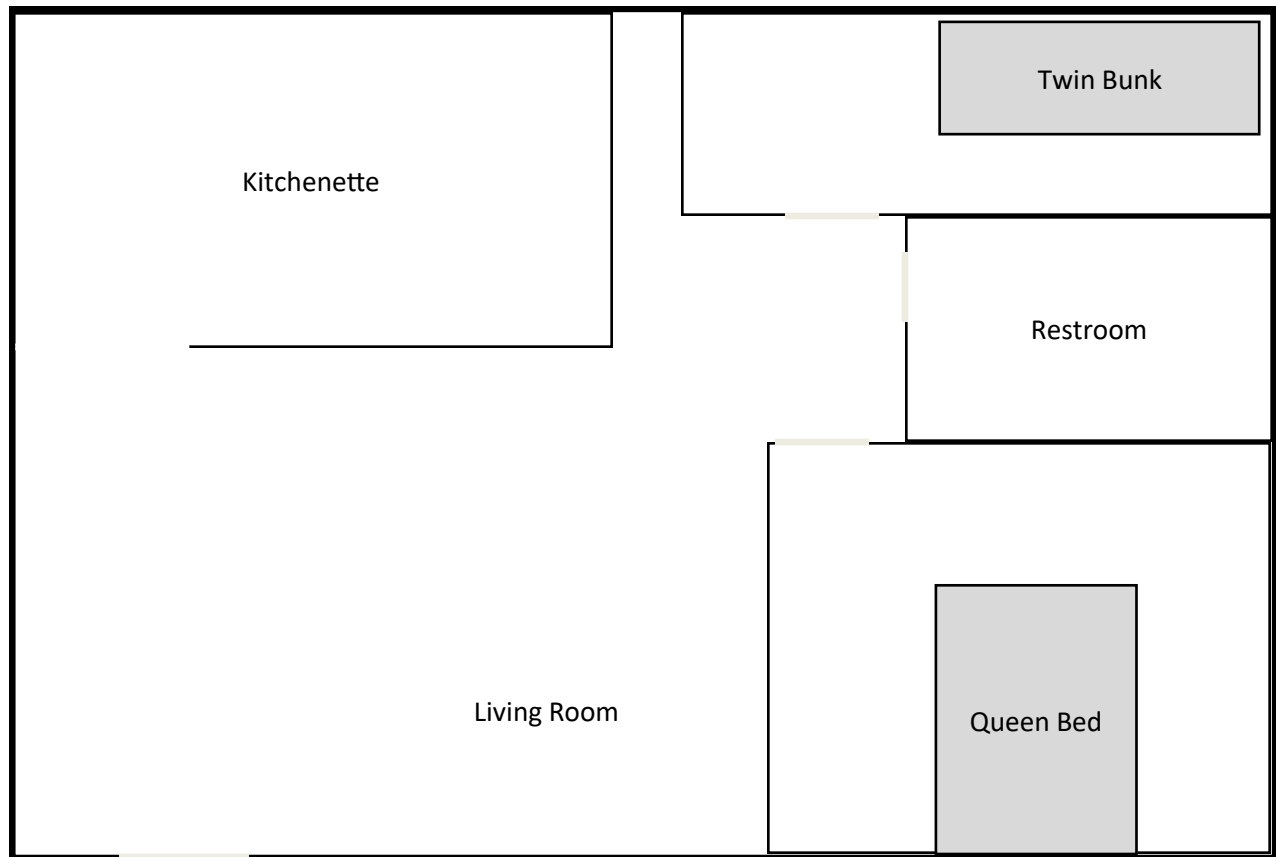

Aspen

Entrance

Up to five guests may sleep in Aspen.
A foldaway bed is accessible in the closet.

Pinerock
Camp & Retreat Center