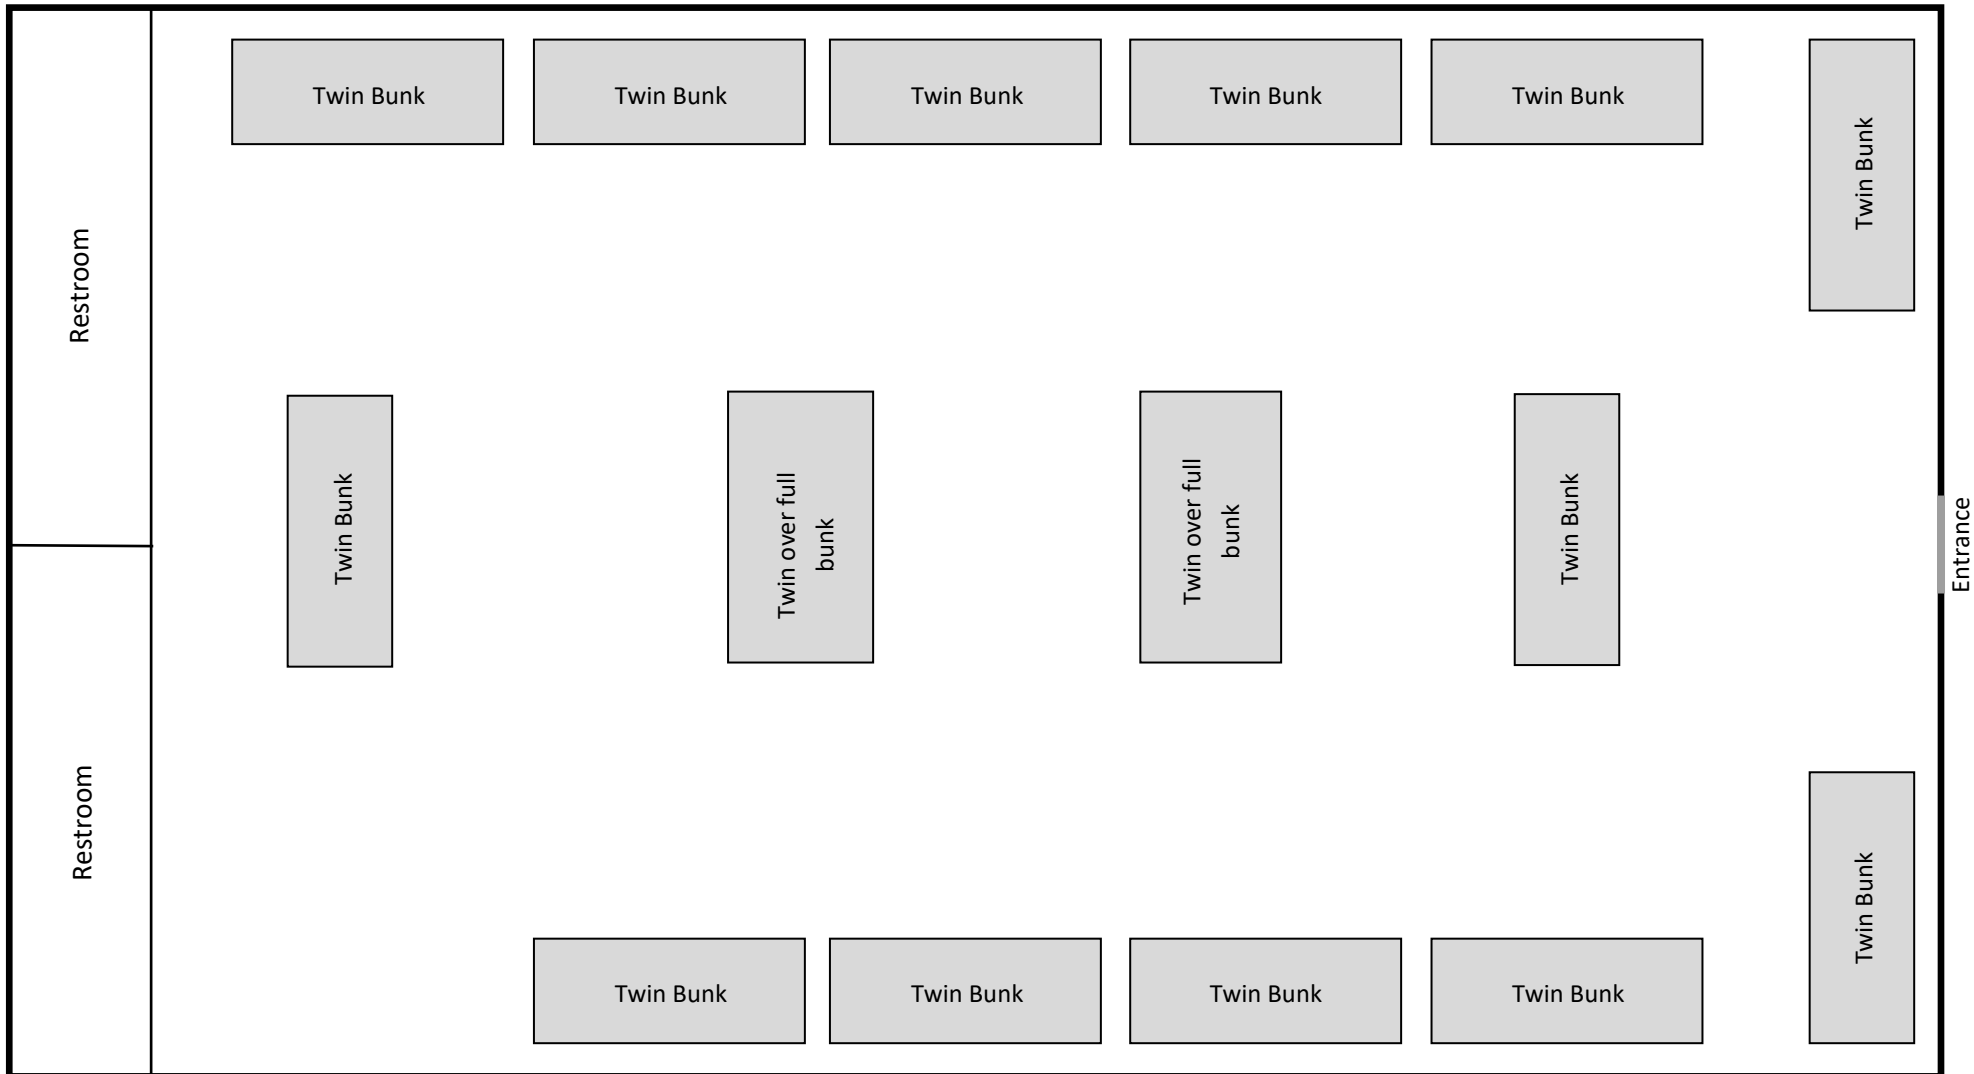

Bluebird

Up to 30 guests may sleep in Bluebird.

Pinerock

Camp & Retreat Center

1400 Pine Drive, Prescott, AZ 86303

928-445-8357

www.camppinerock.org