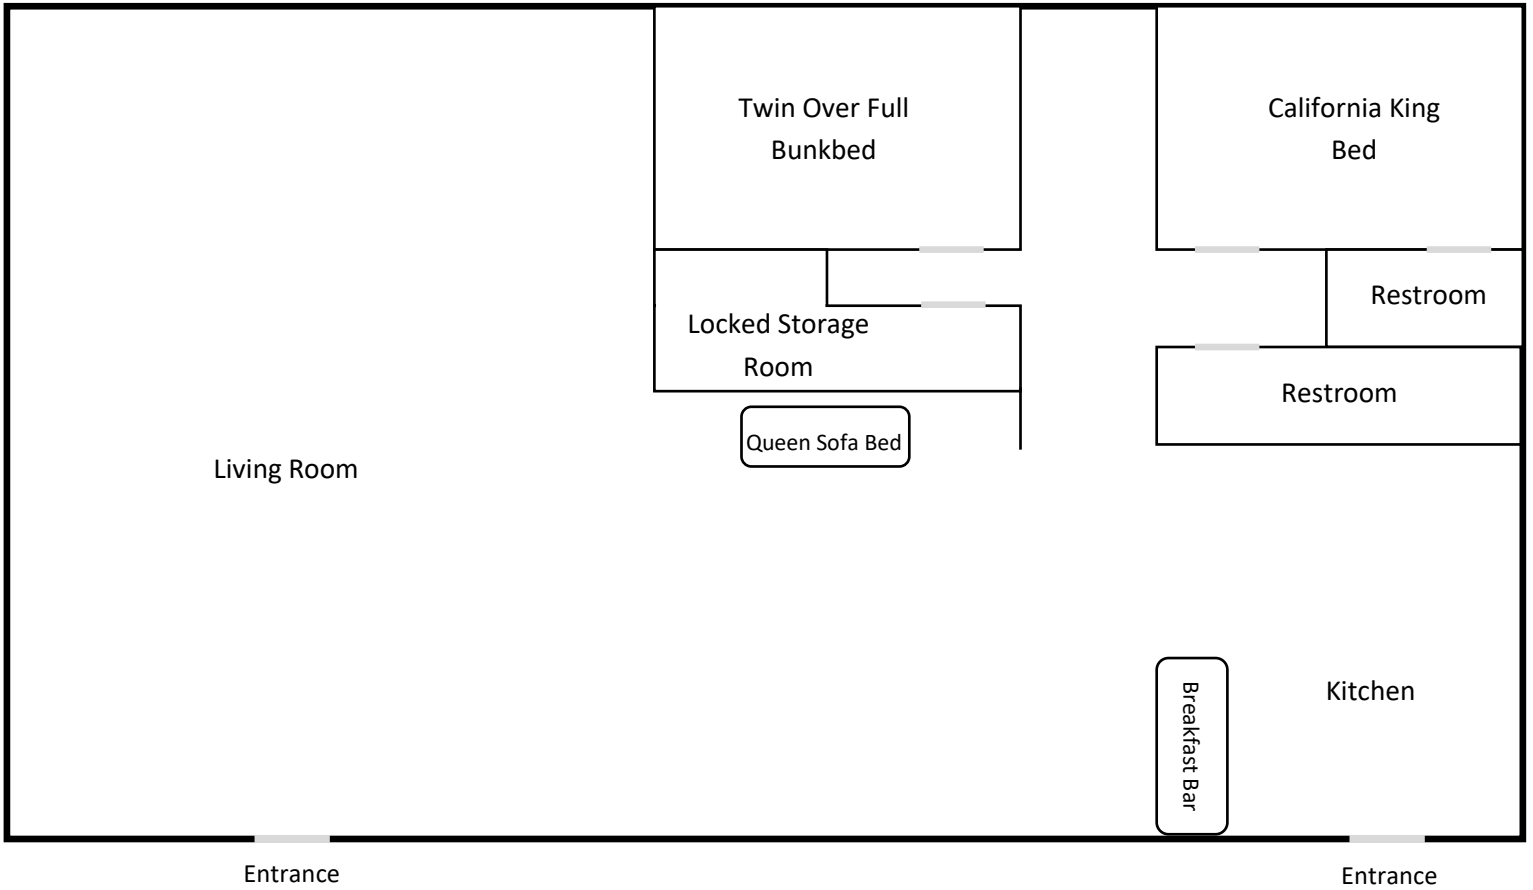

Ironwood

Entrance

Entrance

A minimum of four guests must stay in Ironwood.

Up to six guests may sleep in Ironwood.

Pinerock
Camp & Retreat Center