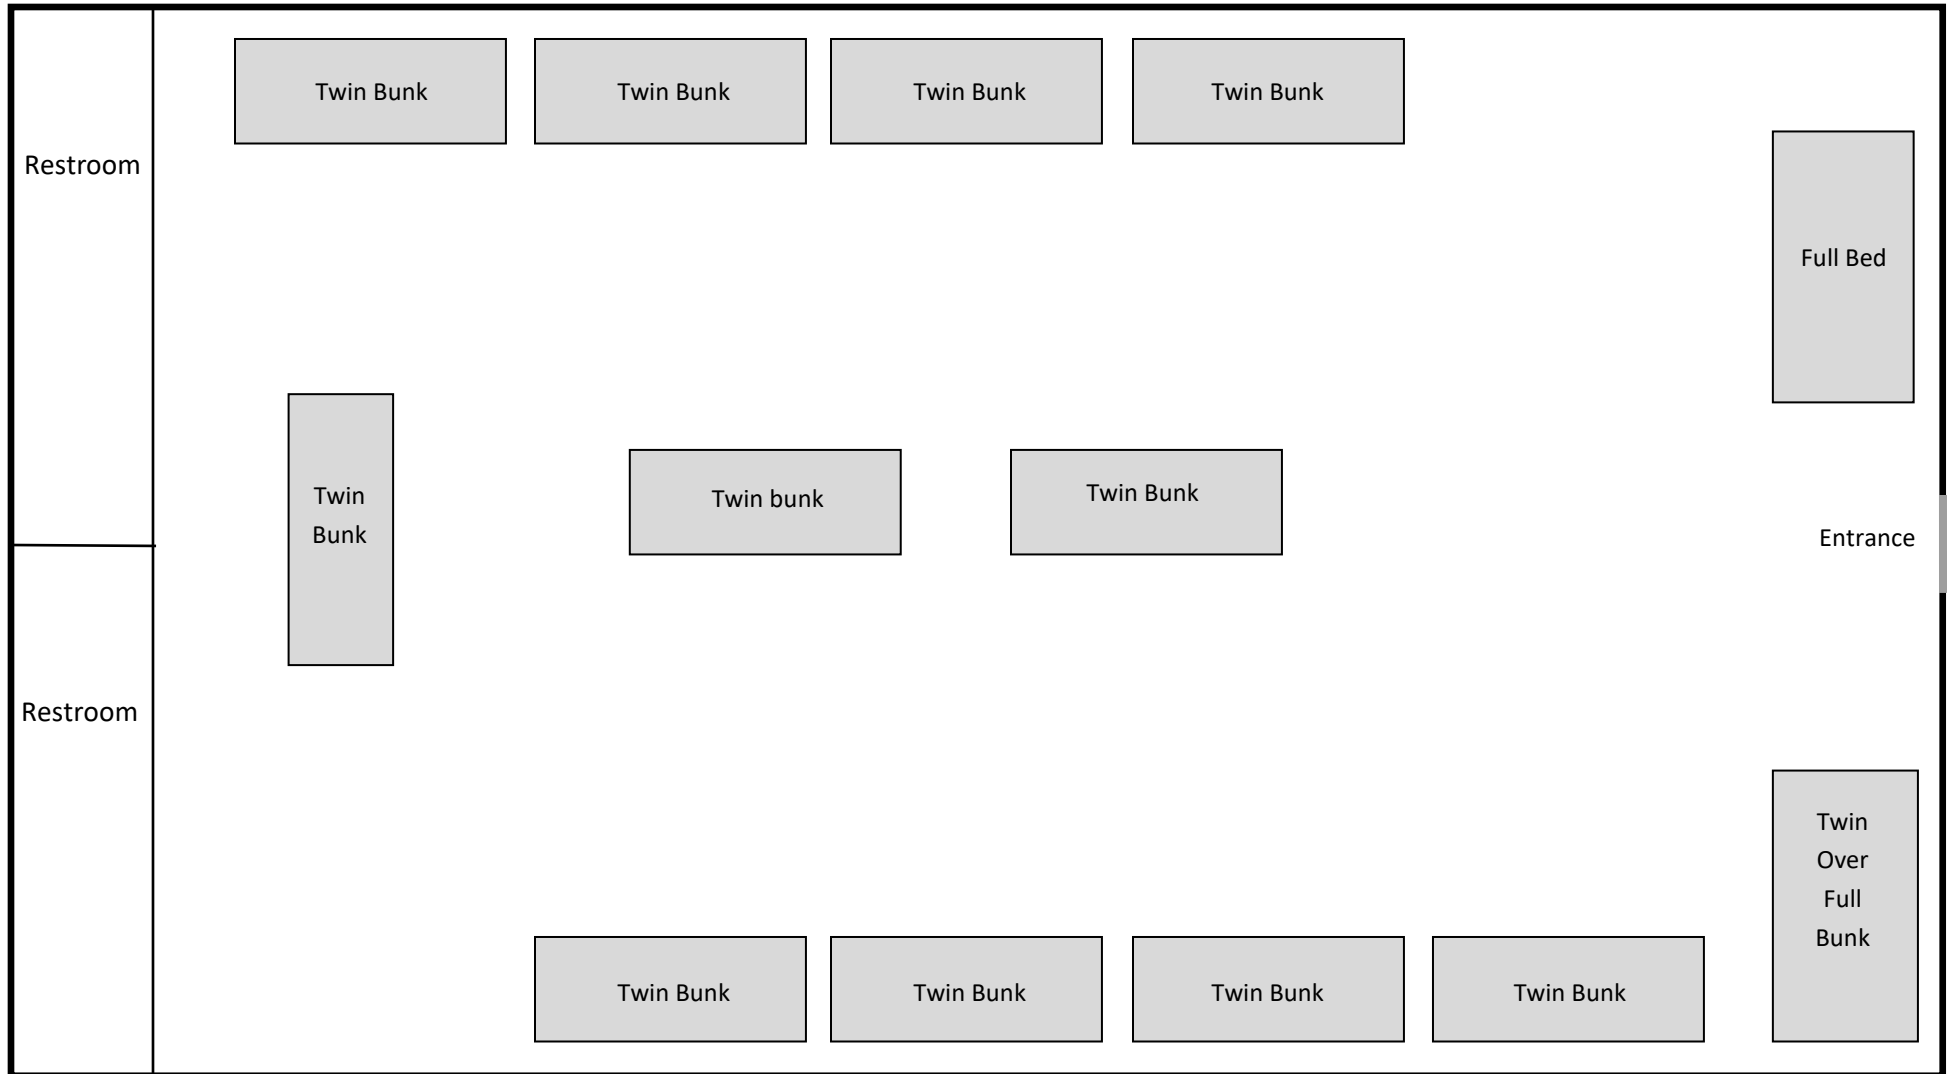

# Bluebird

Up to 28 guests may sleep in Bluebird.