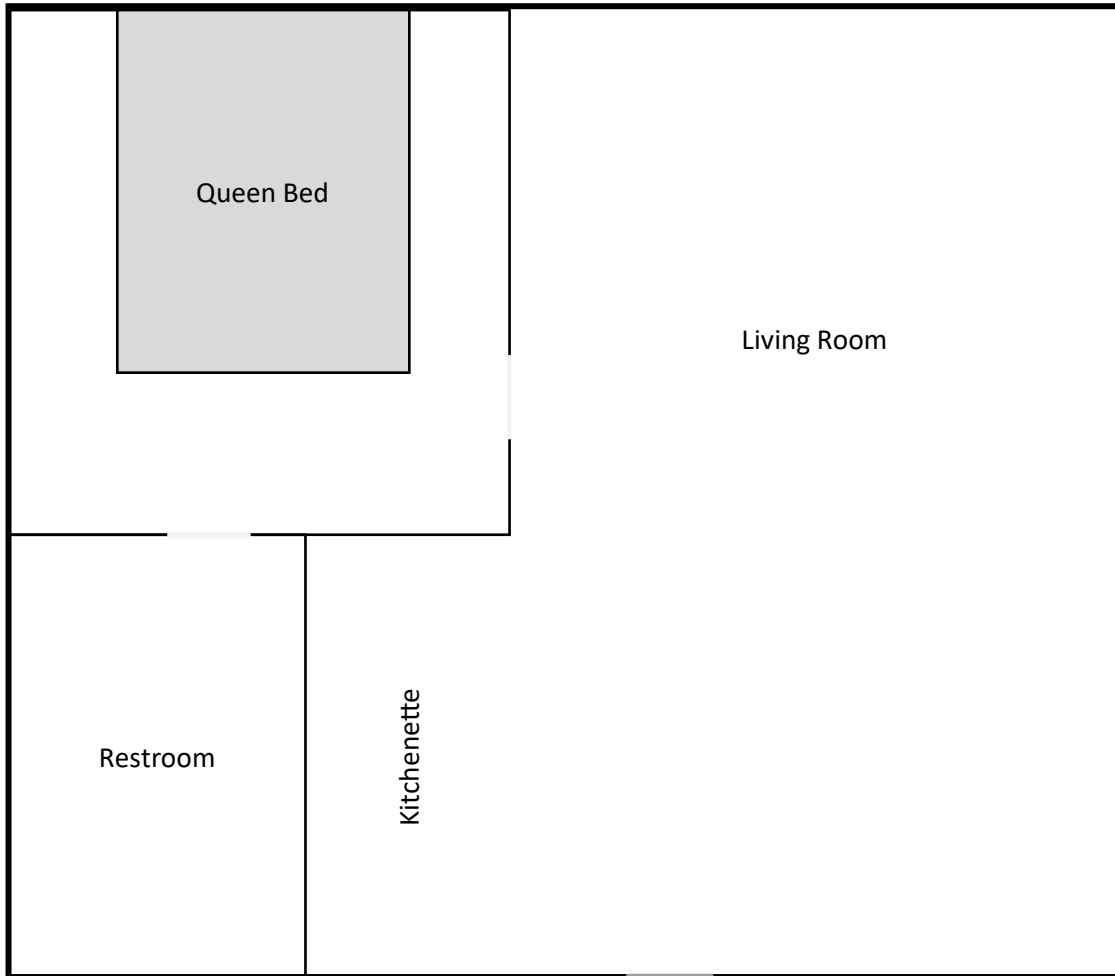

Big 60

Ceilings in bedroom and
restroom are low.

Up to three guests may sleep in
Big 60. A foldaway bed is available.

Pinerock
Camp & Retreat Center