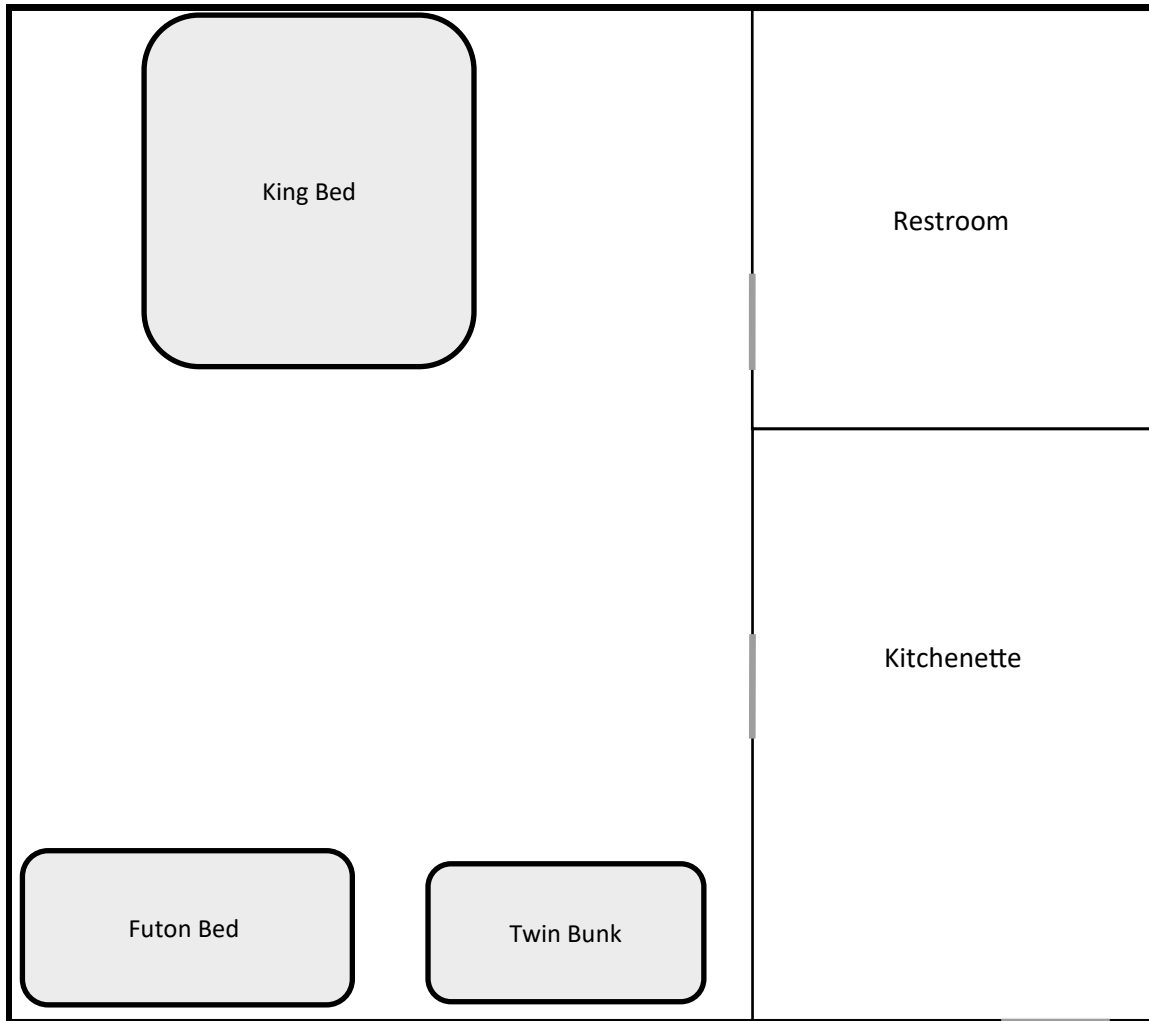

Northside

Entrance

Up to five guests may sleep in Northside.

Pinerock
Camp & Retreat Center